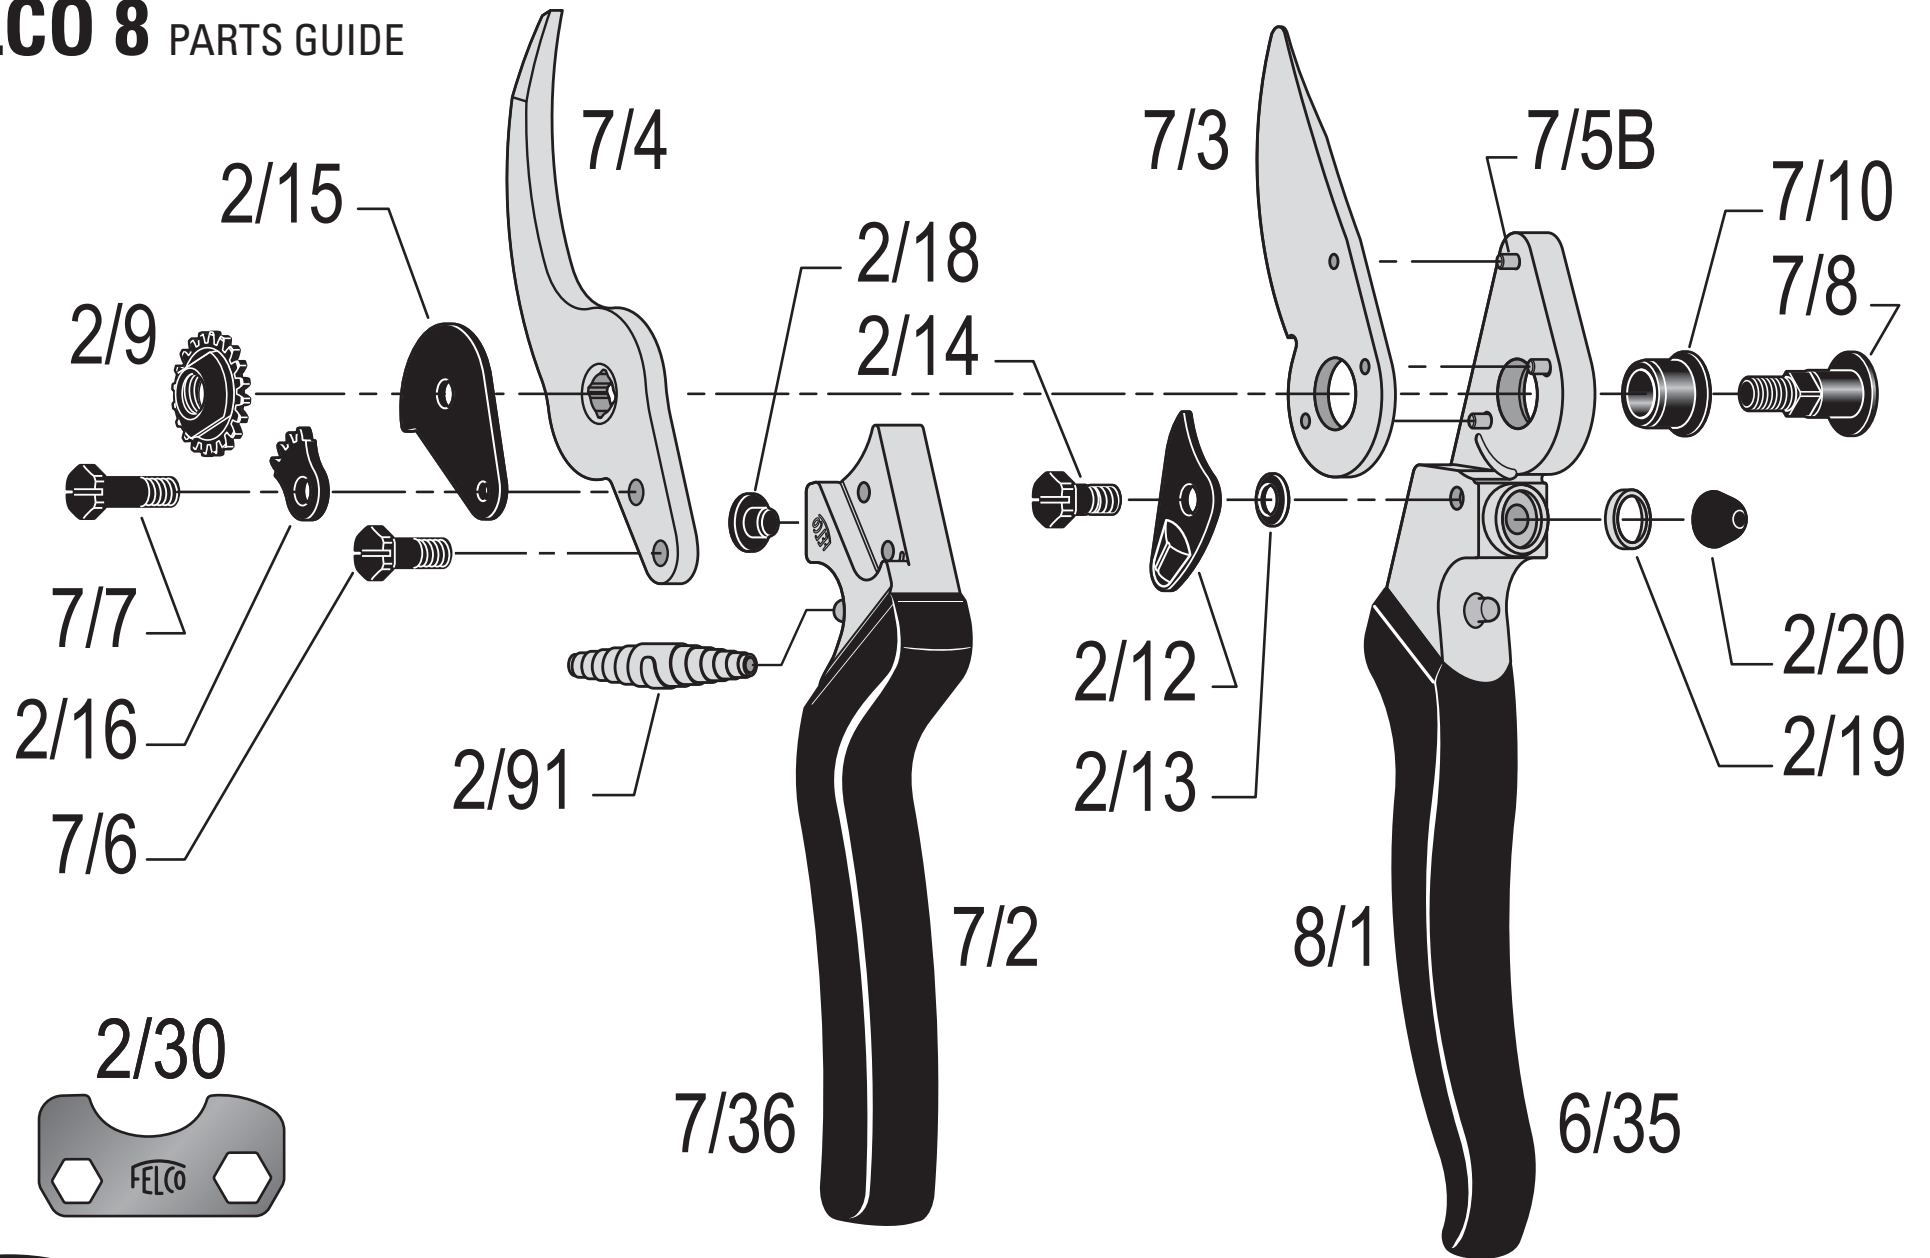

FELCO 8 PARTS GUIDE

Treetools New Zealand Limited
8A Kerwyn Ave, East Tamaki
PO Box 204-364, Highbrook
Auckland 2061, NEW ZEALAND

0800 TREETOOLS (873 386)
Tel: +64 9 274 8090
Fax: +64 9 274 9190
www.treetools.co.nz